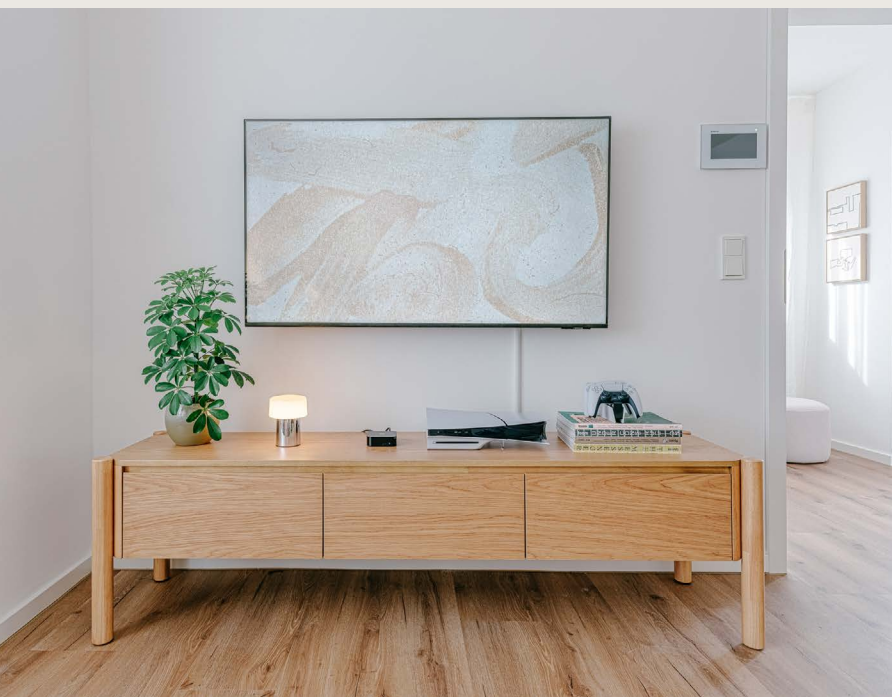

Entertainment

- 55" Samsung Crystal LED UHD Smart TV
- BOSE Smart Soundbar 600
- PlayStation 5 with game *Gran Turismo 7*
- 2x PlayStation 5 controller with charging dock
- Apple TV 4K (latest-generation)

Show Gallery

Find all pictures of
OPAL GREEN here

<http://stay-eden.com/opal-green/>