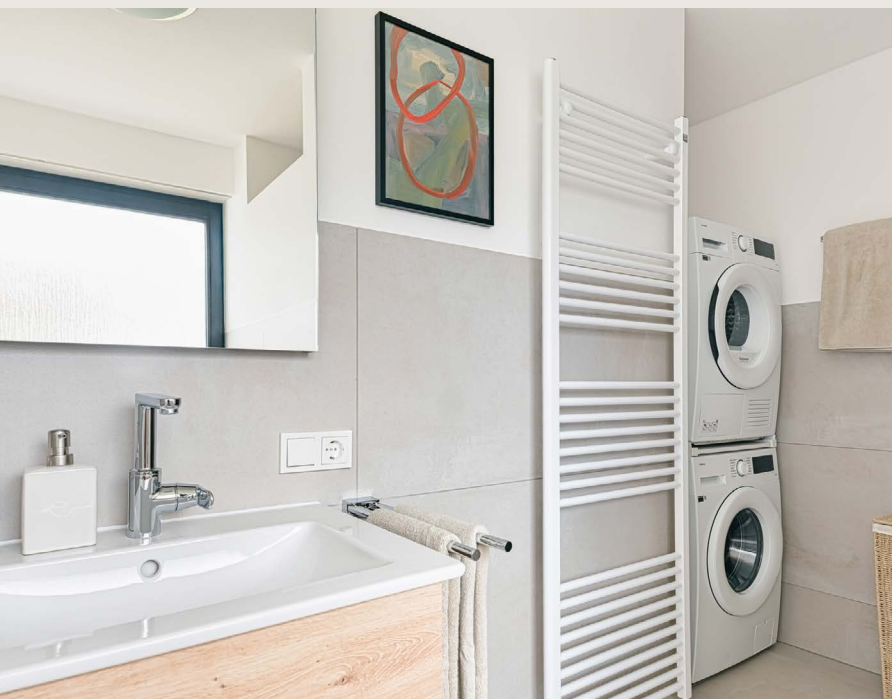

Amenities

- Spacious shower
- Vanity with mirror and storage cabinet
- Soft bath towels and hand towels
- *Black Mambo* hair dryer
- Laundry basket