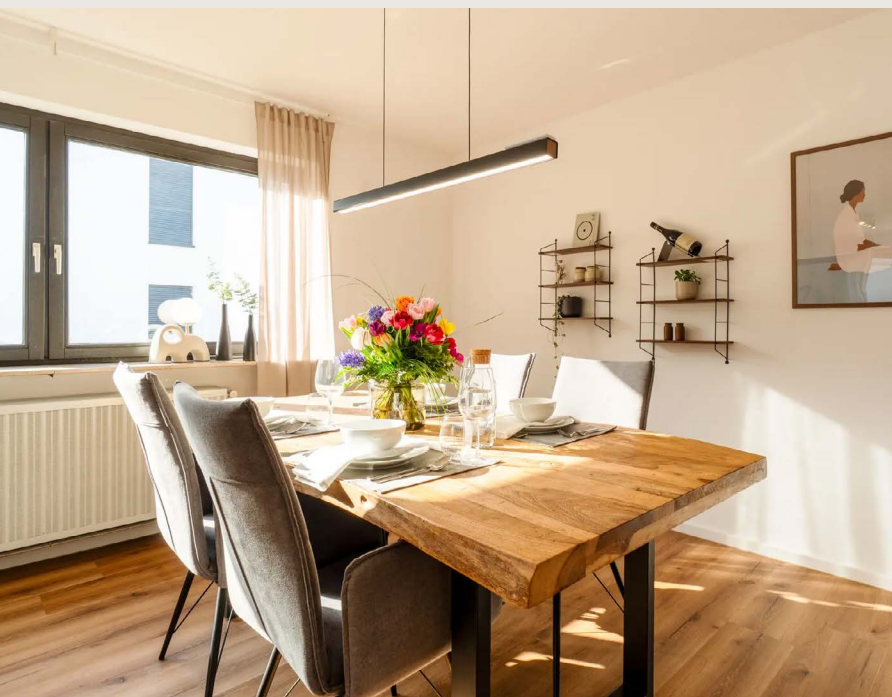

Amenities

- 6-person dinnerware set
- Premium cutlery set
- Dinner, soup and side plates
- Bowls, cups, glasses and wine glasses